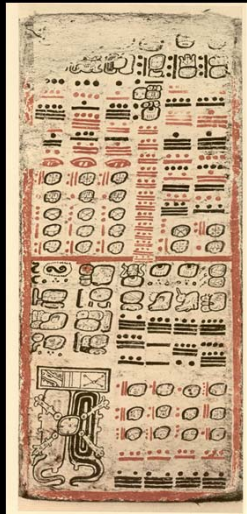

Xbalanque

Image Credit NASA

POPOL WUJ

Xbalanque = The moon

Junajpu = The sun

K791

K791

**THE
HERO
TWIN**

EL MIRADOR

IMAGE CREDIT RICHARDHANSEN FOUNDATION

THE BALL GAME

THE THIRTEEN DAYS OF TRAVEL TO THE XIBALBA

THE DRESDEN CODEX

THE GREEN CORN

The Maya Calendars

OUR RELATIONSHIP