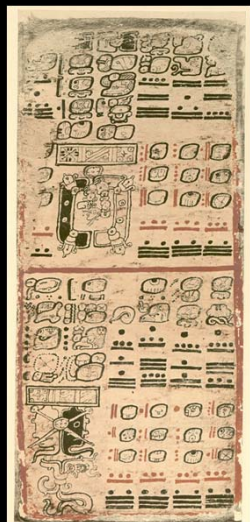

Xbalanque

Image Credit NASA

POPOL WUJ

Xbalanque = The moon

Junajpu = The sun

K791

K791

**THE
HERO
TWIN**

EL MIRADOR

IMAGE CREDIT RICHARDHANSEN FOUNDATION

THE BALL GAME

THE THIRTEEN DAYS OF TRAVEL TO THE XIBALBA

THE DRESDEN CODEX

THE GREEN CORN

The Maya Calendars

OUR RELATIONSHIP