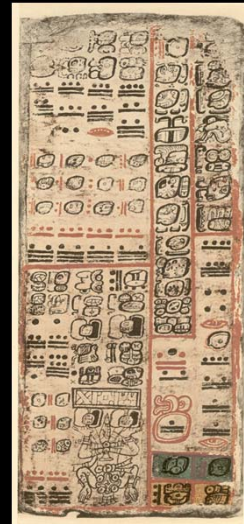

Xbalanque

Image Credit NASA

POPOL WUJ

Xbalanque = The moon

Junajpu = The sun

K791

K791

**THE
HERO
TWIN**

EL MIRADOR

IMAGE CREDIT RICHARDHANSEN FOUNDATION

THE BALL GAME

THE THIRTEEN DAYS OF TRAVEL TO THE XIBALBA

THE DRESDEN CODEX

THE GREEN CORN

The Maya Calendars

OUR RELATIONSHIP