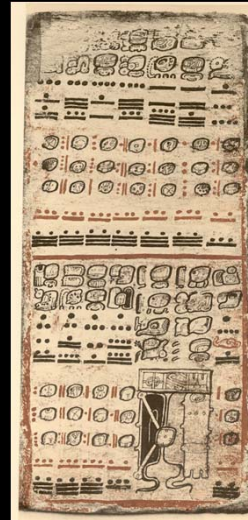

Xbalanque

Image Credit NASA

POPOL WUJ

Xbalanque = The moon

Junajpu = The sun

K791

K791

**THE
HERO
TWIN**

EL MIRADOR

IMAGE CREDIT RICHARDHANSEN FOUNDATION

THE BALL GAME

THE THIRTEEN DAYS OF TRAVEL TO THE XIBALBA

THE DRESDEN CODEX

THE GREEN CORN

The Maya Calendars

OUR RELATIONSHIP