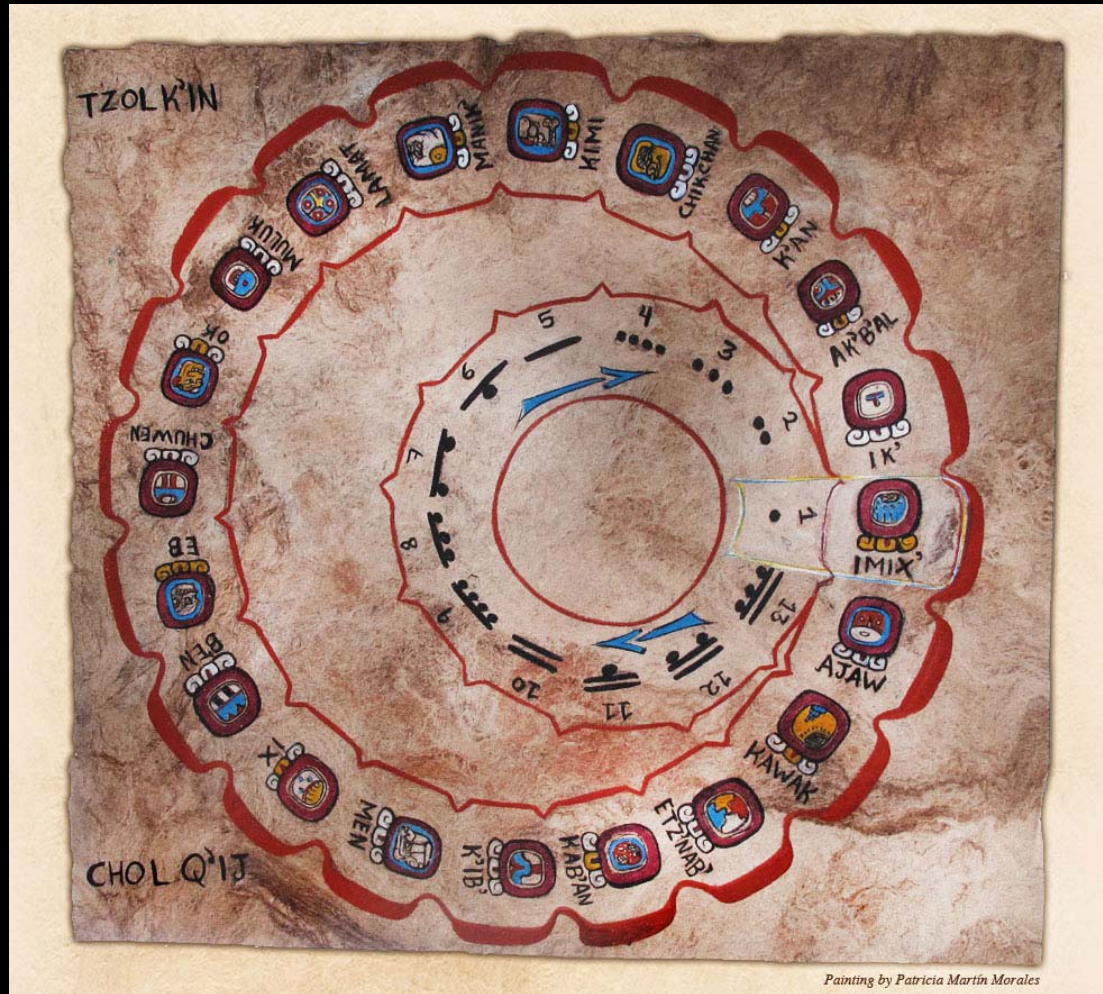

The Maya Calendars